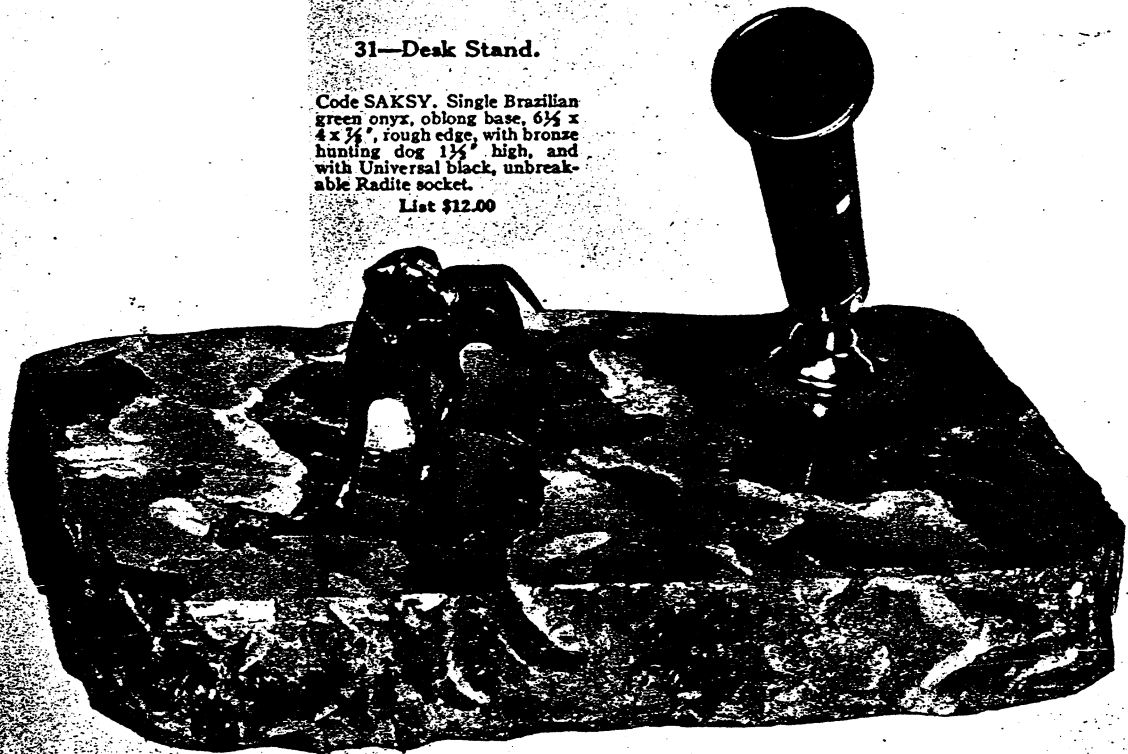

Code ZYLJO. Single Brazilian green onyx, 3 x 3 $\frac{1}{2}$ x $\frac{3}{4}$ ", with Universal black, unbreakable Radite socket.

List $5.00

31—Desk Stand.

Code SAKSY. Single Brazilian green onyx, oblong base, 6 $\frac{1}{4}$ x 4 x $\frac{3}{4}$ ", rough edge, with bronze hunting dog 1 $\frac{1}{4}$ " high, and with Universal black, unbreakable Radite socket.

List $12.00